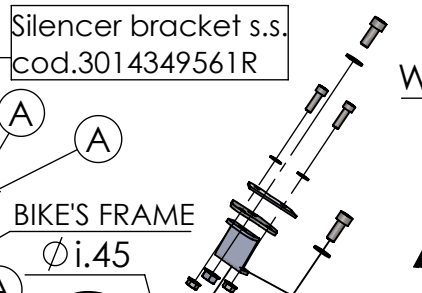

Brackets kit
cod. 3014349562R

BIKE'S FRAME

E13 92 R - 01 10423
or
E13 92 R - 02 10423

Carbon end cup set
cod.308266701R

S.s end cup set
cod.3014228701R

Muffler kit
Cod.3014228486R

Carbon clamp FM4S
Cod.307572505R

Silencer bracket s.s.
cod.3014349561R

Welded reinforcements

CATALYTIC CONVERTER

Welded reinforcement

Flange
cod.204569R

S.s bushing
cod.204833R

E13 00088F

Header pipes kit
cod. 3014349203R

Spring and rubber
replacement kit
Cod.303949001R

ART.14349EBK SPARE PARTS

YAMAHA TRACER 7 / TRACER 7 GT

(Also fits 35 kW version) (Fits with original panniers) (Fits with original centre stand)

(A) FITTING COD. 3014349601R