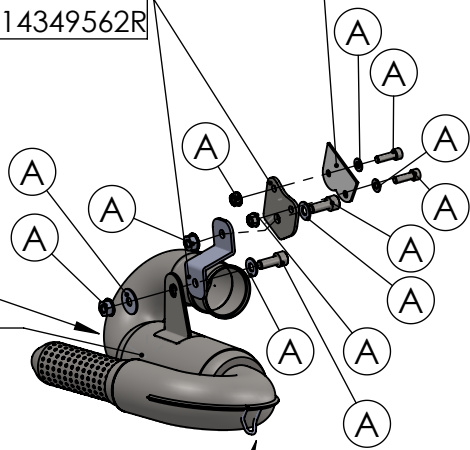

Brackets kit
cod. 3014349562R

BIKE'S FRAME

E13 92 R - 01 10423
or
E13 92 R - 02 10423

Carbon end cup set
cod.308266701R

S.s end cup set
cod.3014228701R

Muffler kit
Cod.3014228486R

Carbon clamp FM4S
Cod.307572505R

Silencer bracket s.s.
cod.3014349561R

Welded reinforcements

CATALYTIC CONVERTER

Welded reinforcement

Flange
cod.204569R

S.s bushing
cod.204833R

E13 00088F

Header pipes kit
cod. 3014349203R

Belts and rivets kit
Cod.0814228003R

Muffler repack kit
cod.414205R

Outer sleeve
replacement kit
cod.0814228007R

Welded Db-Killer N°71

Manifold kit
cod. 3014349210R

OPTIONAL
cod.5683

M12x1.25

Manifold kit 2/1
cod. 3014349206R

Spring and rubber
replacement kit
Cod.303949001R

ART.14349EBK SPARE PARTS

YAMAHA TRACER 7 / TRACER 7 GT

(Also fits 35 kW version) (Fits with original panniers) (Fits with original centre stand)

(A) FITTING COD. 3014349601R