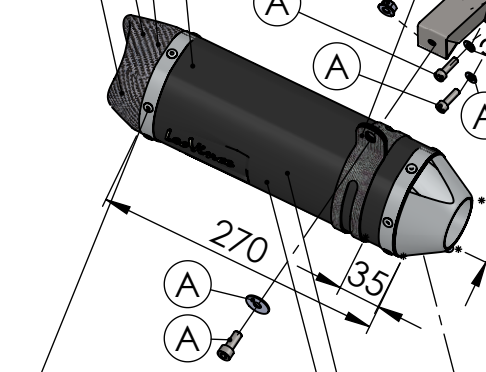

Brackets kit
cod. 3014349562R

BIKE'S FRAME

E13 92 R - 01 10423
or
E13 92 R - 02 10423

Carbon end cup set
cod.308266701R

S.s end cup set
cod.3014228701R

Muffler kit
Cod.3014228486R

Carbon clamp FM4S
Cod.307572505R

Silencer bracket s.s.
cod.3014349561R

Welded reinforcements

CATALYTIC CONVERTER

Welded reinforcement

Flange
cod.204569R

S.s bushing
cod.204833R

E13 00088F

Header pipes kit
cod. 3014349203R

Spring and rubber
replacement kit
Cod.303949001R

ART.14349EBK SPARE PARTS

YAMAHA TRACER 7 / TRACER 7 GT

(Also fits 35 kW version) (Fits with original panniers) (Fits with original centre stand)

(A) FITTING COD. 3014349601R