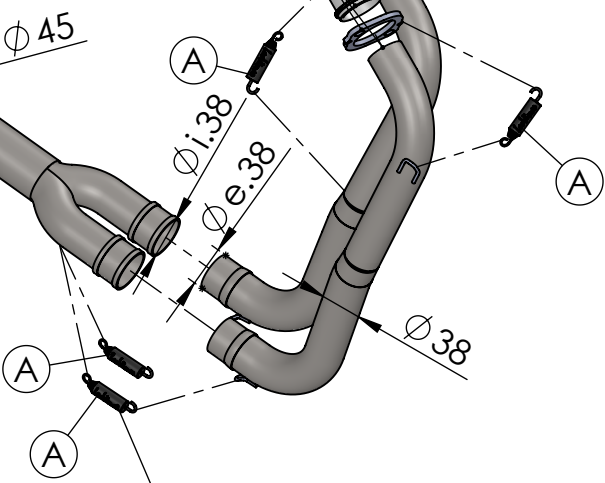

Belts and rivets kit
Cod.0814228003R

Muffler repack kit
cod.414205R

Outer sleeve
replacement kit
cod.0814228007R

Welded Db-Killer N°71

Manifold kit
cod. 3014349210R

OPTIONAL
cod.5683

M12x1.25

Manifold kit 2/1
cod. 3014349206R

Spring and rubber
replacement kit
Cod.303949001R

ART.14349EBK SPARE PARTS

YAMAHA TRACER 7 / TRACER 7 GT

(Also fits 35 kW version) (Fits with original panniers) (Fits with original centre stand)

(A) FITTING COD. 3014349601R